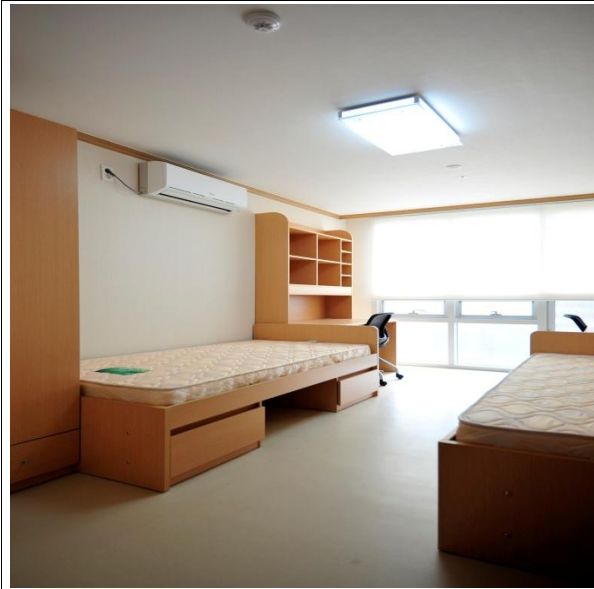

Namsan Residence Hall

Room

Room

Room

bathroom

- Share one room with 2 people
- Share One Bathroom with roommates
- KRW15,000/day